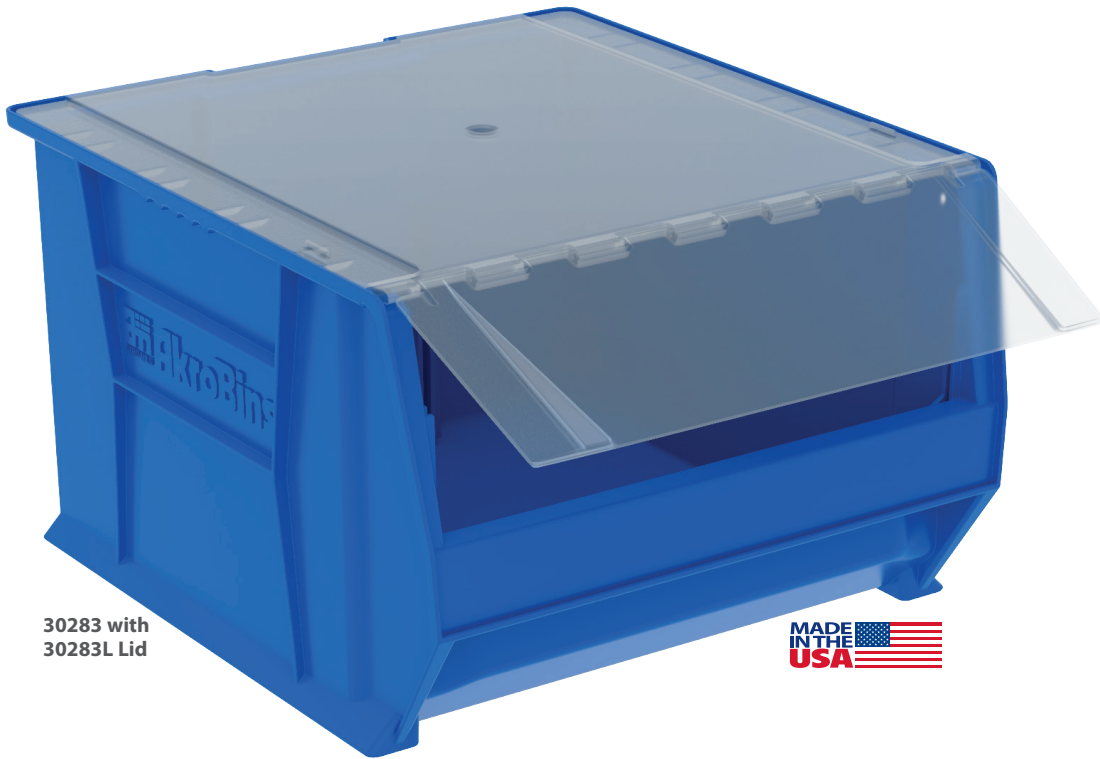

Super-Size AkroBin® Lids

Industry-standard large capacity stacking bins

- Heavy-duty, industrial-grade polymer bins stack securely atop each other, even with lids in place
- Easy to carry with large handle molded onto back of bin

30283 with 30283L Lid

Super-Size AkroBins	Outside Dimensions (In.)			Inside Dimensions (In.)				Capacity/Quantity			Accessories									
	Model No.	L	W	H	L	W	H	X	Max. Cap. per Bin	Stacking Cap./= Qty. Stacked	Ctn. Qty.	Width Dividers*	Length Dividers*	Divider Pkg. Qty. W L	Bin Lids	Lid Pkg. Qty.	Windows	Window Pkg. Qty.	Card Stock Holder	
30280	20	12-3/8	6	16-7/8	10-11/16	5-3/8	15-1/2		200 lbs.	40 lb./10	4	–	40280 (3)	–	2	30280L	4	21280	2	29304
30281	20	12-3/8	8	16-7/8	10-11/16	7-3/8	15-1/2		200 lbs.	50 lb./7	3	–	40281 (3)	–	3	30281L	3	21281	3	29304
30282	20	12-3/8	12	16-7/8	10-11/16	11-3/8	15-1/2		200 lbs.	60 lb./5	2	–	40282 (3)	–	1	30282L	2	21282	2	29304
30283	20	18-3/8	12	16-7/8	16-9/16	11-3/8	15-1/2		300 lbs.	150 lb./5	1	–	40282 (3)	–	1	30283L	1	21283	1	29304
30284	23-7/8	8-1/4	7	20-7/8	6-3/8	6-1/8	19-3/8		200 lbs.	150 lb./5	4	41284 (2)	40286 (1)	2	4	–	–	21284	4	29304
30286	23-7/8	11	7	20-7/8	9-1/8	6-1/8	19-5/16		200 lbs.	150 lb./5	4	41286 (2)	40286 (3)	2	4	30286L	4	21286	4	29304
30287	23-7/8	11	10	20-3/4	9	9-1/8	19-5/16		300 lbs.	150 lb./5	4	41287 (2)	40287 (3)	6	6	–	–	21287	4	29304
30288	23-7/8	16-1/2	11	20-3/4	14-3/8	10-1/8	19-5/16		300 lbs.	150 lb./5	1	41288 (2)	40287 (3)	6	6	–	–	21288	1	29304
30288MOB[‡]	Mobile 30288 bin with 3" locking casters**								200 lbs.	–	1	41288 (2)	40287 (3)	6	6	–	–	21288	1	29304
30289	23-7/8	18-1/4	12	20-3/4	16	11-1/8	19-1/4		300 lbs.	150 lb./5	1	41289 (2)	40289 (3)	2	1	–	–	21289	1	29304
30289MOB[‡]	Mobile 30289 bin with 3" locking casters**								200 lbs.	–	1	41289 (2)	40289 (3)	2	1	–	–	21289	1	29304
30290	29-1/4	18-3/8	12	26-1/8	16-9/16	11-3/8	24-3/4		300 lbs.	150 lb./5	1	–	40290 (3)	–	1	30290L	1	21283	1	29304
30290MOB[‡]	Mobile 30290 bin with 3" locking casters**								200 lbs.	–	1	–	40290 (3)	–	1	–	–	21283	1	29304
30292	29-7/8	11	10	26-3/4	9	9-1/8	25-5/16		300 lbs.	150 lb./5	4	41287 (2)	40292 (3)	6	6	–	–	21287	4	29304
30292MOB[‡]	Mobile 30292 bin with 3" locking casters**								200 lbs.	–	4	41287 (2)	40292 (3)	6	6	–	–	21287	4	29304
30293	29-7/8	16-1/2	11	26-3/4	14-3/8	10-1/8	25-5/16		300 lbs.	150 lb./5	1	41288 (2)	40292 (3)	6	6	–	–	21288	1	29304
30293MOB[‡]	Mobile 30293 bin with 3" locking casters**								200 lbs.	–	1	41288 (2)	40292 (3)	6	6	–	–	21288	1	29304